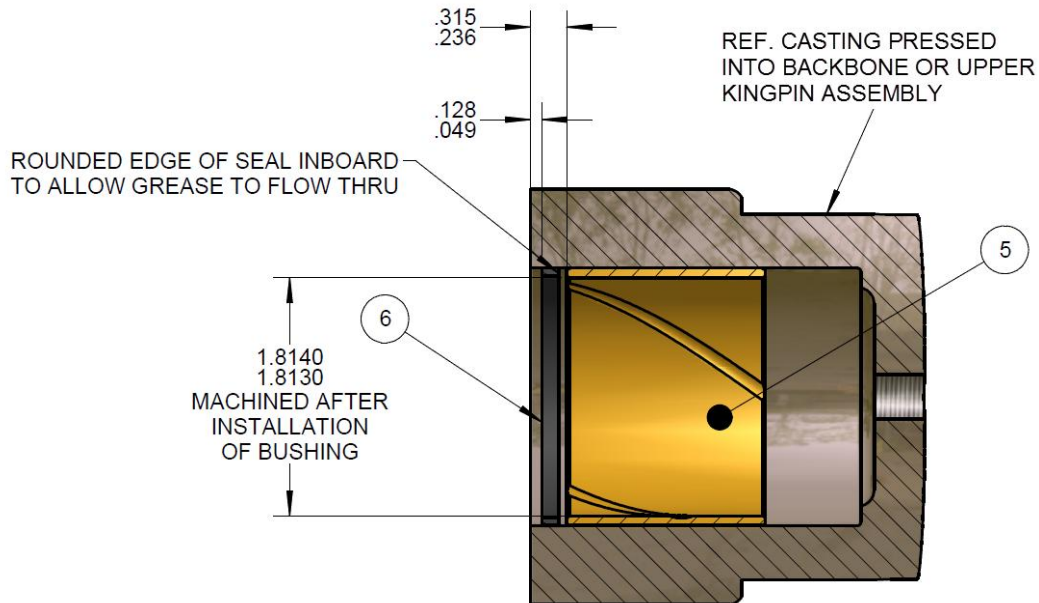

SRK107

Kingpin Kit – SL1093/SL1195/SL13AA/SL2065

SRK

Image not available

Part List

| Item | Part Number | Qty | Description |
|------|-------------|-----|-----------------------------------|
| 10 | 11448 | 2 | GREASE FITTING |
| 11 | 7X1002 | 1 | LOCK PIN |
| 12 | 143699-0062 | 1 | NUT - LOCK PIN 8K WESTPORT |
| 5 | R-004725 | 2 | KING PIN BUSHING |
| 6 | R-002593 | 2 | KING PIN SEAL |
| 7 | 19690-006 | 1 | KING PIN |
| 8 | 19690-014 | 3 | SHIM .010 10K 3.00" OD X 1.88" ID |
| 9 | T1822SGX | 1 | BEARING THRUST |