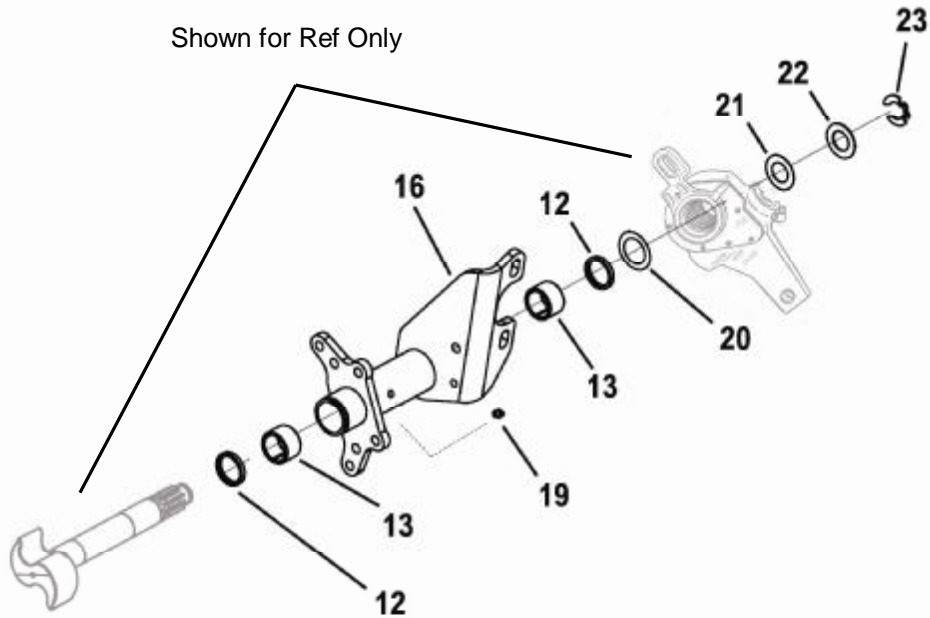

**BBAK11**

**14K(16.5X5) BRAKE BRACKET ASSY KIT DANA  
TA280D  
AND OTHER 14K SUSPENSION / AXLES**

**TA**

\* BBAK11-1 LH

\*\* BBAK11-2 RH

REF: DANA ES-165-5D BRAKE MODEL

**PARTS LIST**

Item	Qty. Per Brake	WC/ DANA #	Description
16	1	974778 *	CAM BRACKET ASSM - LH
	1	974779 **	CAM BRACKET ASSM - RH
included in item 16	12	079903	SEAL
	13	1000035N	CAM BRACKET BUSHING
	19	819790	GREASE FITTING
20	1	43943	SLACK ADJUSTER INNER WSHR
21***	3	23570	CAMSHAFT SHIM WASHER .030"
22***	2	35428	CAMSHAFT SHIM WASHER .060"
23	1	804017	CAMSHAFT RETAINER SNAP RING
***	Quantities are reference only, request number required to fill gap.		